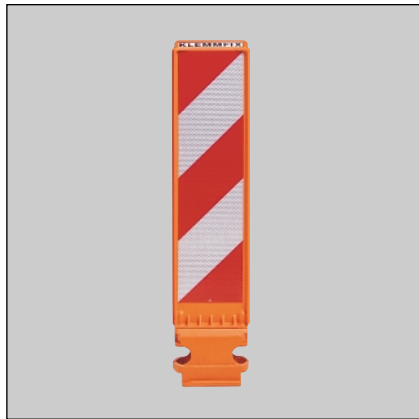

Leitboy III

with flexible rubber adapter, without handle, sheeting type II

Art.-No.	Package
25608RL.OG	10
L82RL.OG, right-/leftshowing	
25614RRR.OG	10
L82RRR.OG, right-/rightshowing	
25619L.OG	10
L82L.OG, leftshowing	
25619R.OG	10
L82R.OG, rightshowing	

measur. (HxW) kpl.:	680 x 155mm
measur. (HxW) sheeting:	500 x 125mm
weight:	approx. 1 kg
material:	plastic