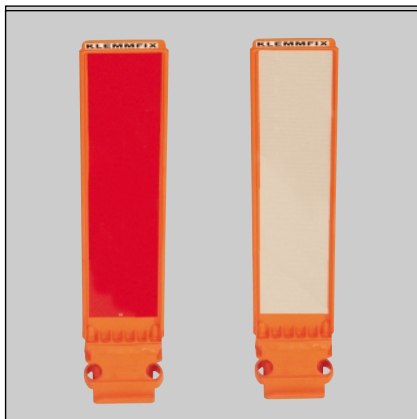

Our tunnel marker is used as a guide assistant on the right or left side of the

roadway. Additionally in many cases it is installed to make dangers like curb stones and others visible inside or outside of tunnels. It is sheeted with highly reflective diamond grade material. Cleaning is simple and quickly.

Leitboy for tunnel L35W

orange, with flexible rubber adapter, **white diamond grade sheeting**, single-sided

Art.-No.

Package

25035WL

9

measur. (HxW) marker:	680 x 155mm
measur. (HxW) sheeting:	500 x 125mm
weight:	approx. 1.15 kg
material:	plastic