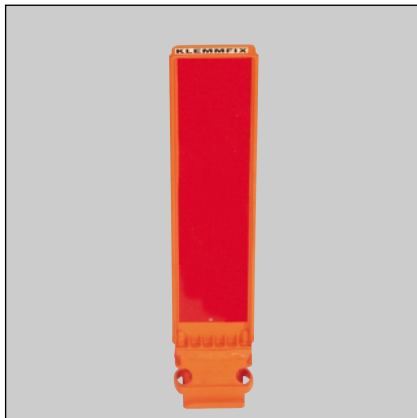

Leitboy for tunnel

Extreme conditions in tunnels make exceptional high demands on the attention of motorists. It's a matter of visibility: the better the object can be seen, the clearer the guidance of traffic.

Our tunnel marker is used as a guide assistant on the right or left side of the

roadway. Additionally in many cases it is installed to make dangers like curb stones and others visible inside or outside of tunnels. It is sheeted with highly reflective diamond grade material. Cleaning is simple and quickly.